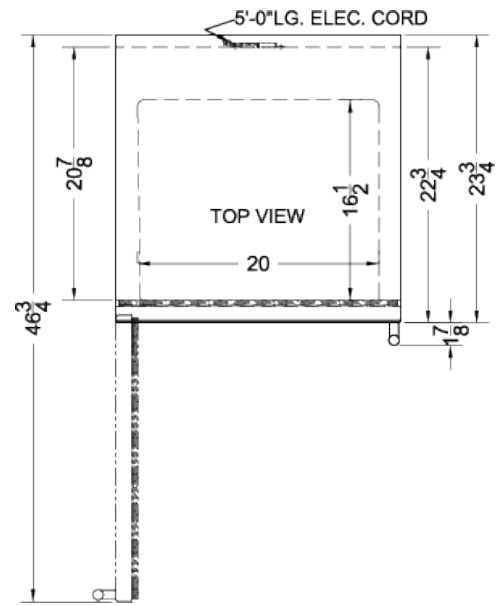

# PTHC155GLHD

71.5" x 23.63" x 23.75" (H x W x D)

Single chamber passive heating blanket warmer with a self-closing glass door, stainless steel interior, digital thermostat, black cabinet, and lock

## PTHC155GLHD Specifications:

Overview	
Height of Cabinet	71.5" (182 cm)
Width	23.63" (60 cm)
Depth	23.75" (60 cm)
Depth with Handle	25.63" (65 cm)
Depth with door at 90°	46.75" (119 cm)
Capacity	12.17 cu.ft. (345 L)
Door	Glass
Cabinet	Black
US Electrical Safety	ETL
Canadian Electrical Safety	ETL-C
Amps	5.5
Voltage/Frequency	115 V AC/60 Hz
Weight	200.0 lbs. (91 kg)
Shipping Weight	210.0 lbs. (95 kg)
Parts & Labor Warranty	1 Year
UPC	761101074054
Warming Cabinet	
Door Swing	LHD
Reversible	No
Adjustable Shelves	Yes
Shelf Type	Chrome
Shelf Qty	6
Thermostat Type	Digital
Interior Height	57.0" (145 cm)
Interior Width	20.0" (51 cm)
Interior Depth	16.5" (42 cm)
Dolly	Optional
Temperature Range	90 to 140°F