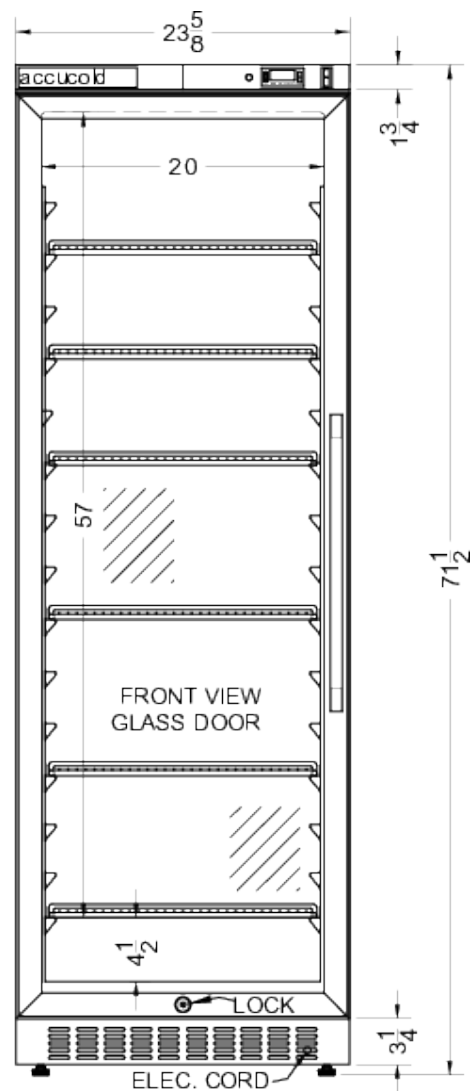

# PTHC155GLHD

71.5" x 23.63" x 23.75" (H x W x D)

Single chamber passive heating blanket warmer with a self-closing glass door, stainless steel interior, digital thermostat, black cabinet, and lock

## PTHC155GLHD Specifications:

Overview	
Height of Cabinet	71.5" (182 cm)
Width	23.63" (60 cm)
Depth	23.75" (60 cm)
Depth with Handle	25.63" (65 cm)
Depth with door at 90°	46.75" (119 cm)
Capacity	12.17 cu.ft. (345 L)
Door	Glass
Cabinet	Black
US Electrical Safety	ETL
Canadian Electrical Safety	ETL-C
Amps	5.5
Voltage/Frequency	115 V AC/60 Hz
Weight	200.0 lbs. (91 kg)
Shipping Weight	210.0 lbs. (95 kg)
Parts & Labor Warranty	1 Year
UPC	761101074054
Warming Cabinet	
Door Swing	LHD
Reversible	No
Adjustable Shelves	Yes
Shelf Type	Chrome
Shelf Qty	6
Thermostat Type	Digital
Interior Height	57.0" (145 cm)
Interior Width	20.0" (51 cm)
Interior Depth	16.5" (42 cm)
Dolly	Optional
Temperature Range	90 to 140°F