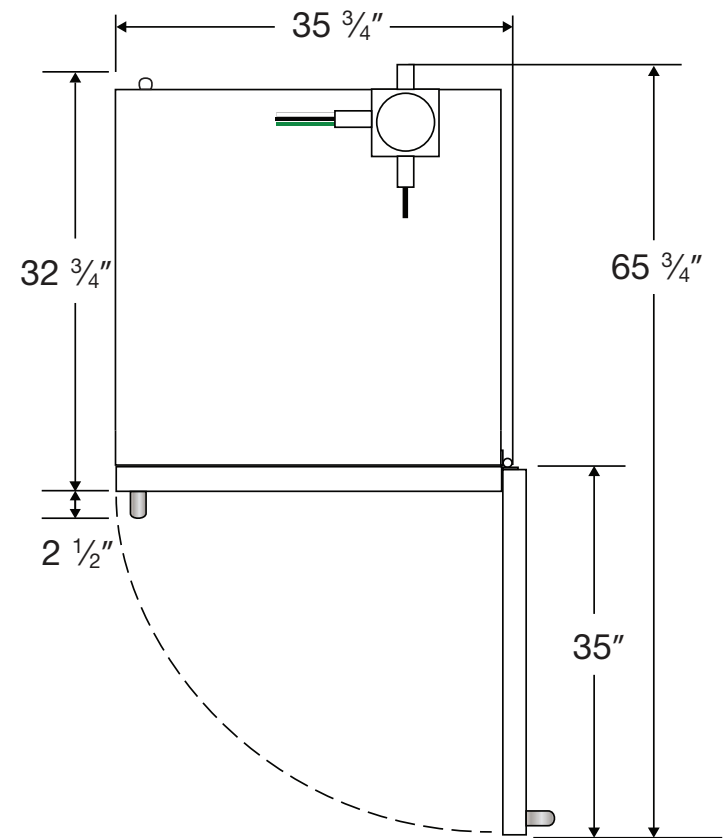

CUTSHEET

Front View

Side View

Top View

Factory Sealed Wires Only

Cu. Ft	Defrost	Door	Int Door	Shelves	W"	D"	H"	Refrigerant	H.P.	Amps	Weight
30	Manual	1 Solid	0	4 Fixed	35 3/4	35	77 1/2	R404a	1/3	6	330 lbs.