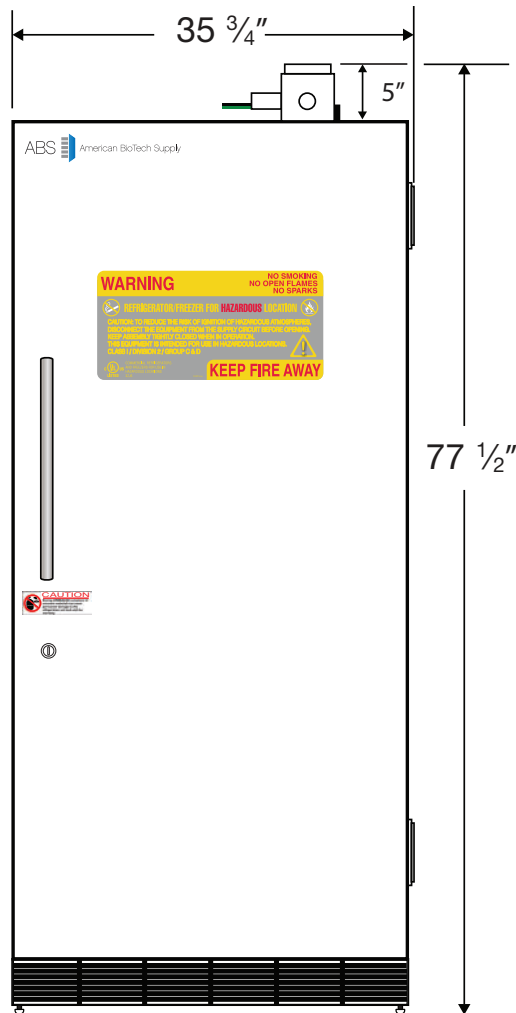

CUTSHEET

Front View

Side View

Top View

Factory Sealed Wires Only

Cu. Ft	Defrost	Door	Int Door	Shelves	W"	D"	H"	Refrigerant	H.P.	Amps	Weight
30	Manual	1 Solid	0	4 Fixed	35 3/4	35	77 1/2	R404a	1/3	6	330 lbs.