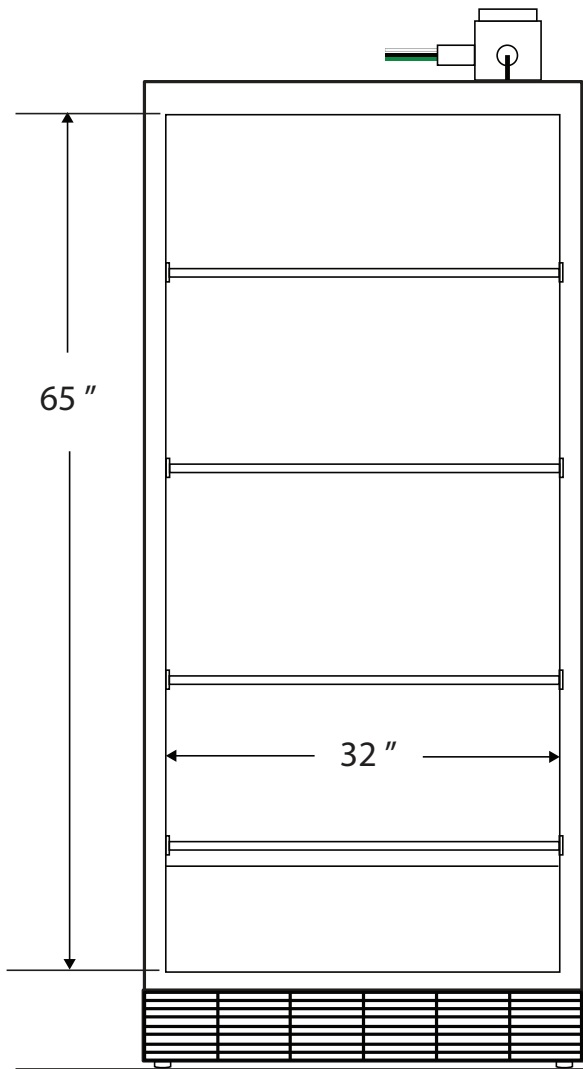

CUTSHEET

Front View

Side View

Factory Sealed Wires Only

Cu. Ft	Defrost	Door	Int Door	Shelves	Interior Dim.			Refrigerant	H.P.	Amps	Weight
					W"	D"	H"				
30	Manual	1 Solid	0	4 Fixed	32	22 1/2	65	R404a	1/3	6	330 lbs.

Note: Interior dimensions are estimates and subject to change without notice