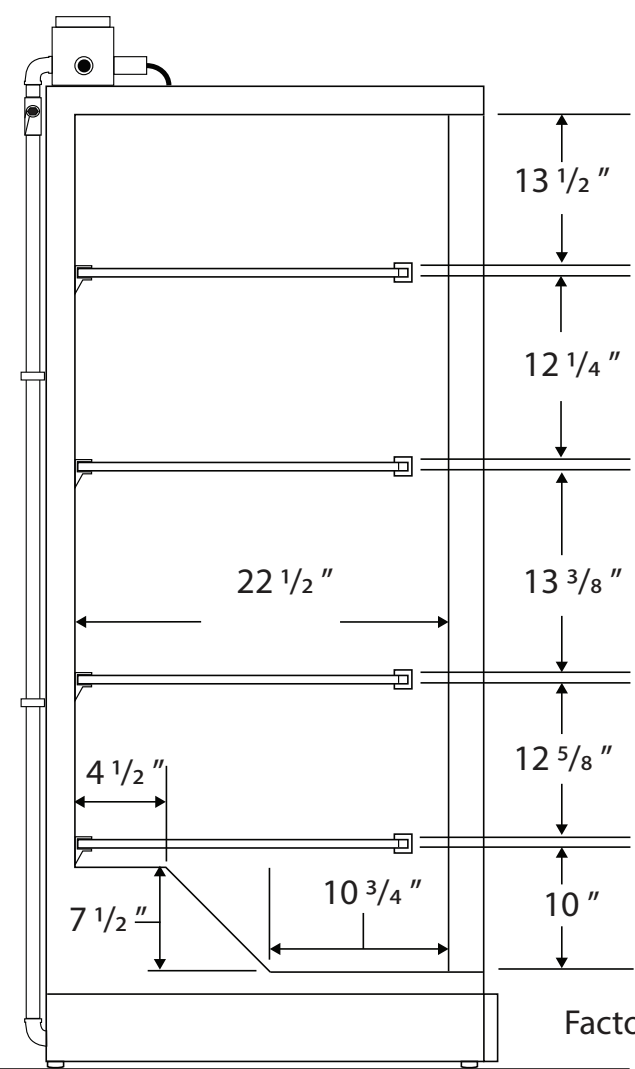

CUTSHEET

Front View

Side View

Factory Sealed Wires Only

Cu. Ft	Defrost	Door	Int Door	Shelves	Interior Dim.			Refrigerant	H.P.	Amps	Weight
					W"	D"	H"				
30	Manual	1 Solid	0	4 Fixed	32	22 1/2	65	R404a	1/3	6	330 lbs.

Note: Interior dimensions are estimates and subject to change without notice